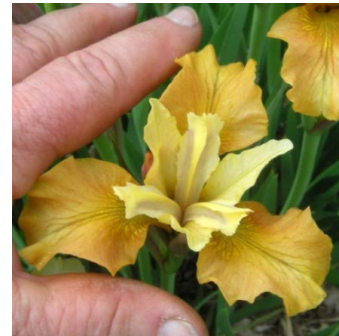

Packet 3

S19-17-10